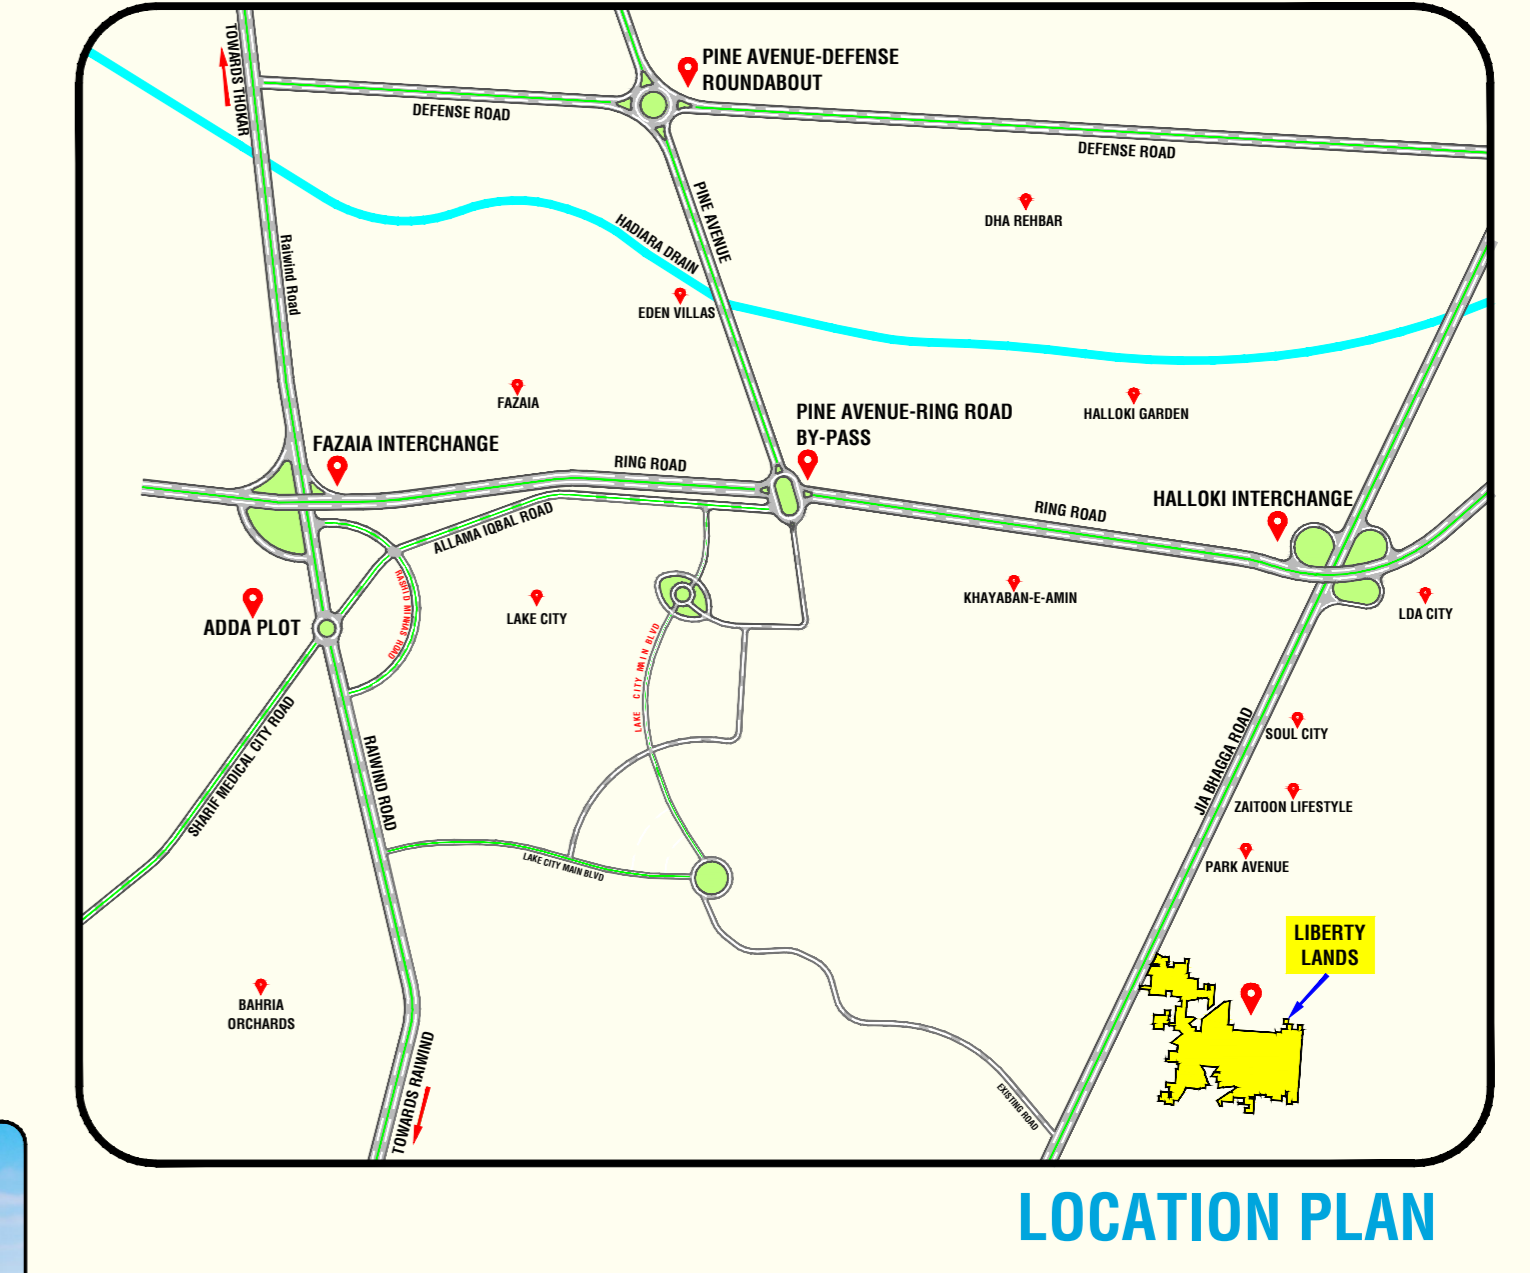

# LIBERTY LANDS HOUSING SCHEME

THE LUXURIOUS LIFESTYLE

LEGEND

03 Marla Res. Plots	2.66 Marla Com. Plots
05 Marla Res. Plots	5.33 Marla Com. Plots
10 Marla Res. Plots	Custom Size Com. Plots
01 Kanal Res. Plots	Parks
Public Buildings	

150ft Wide Structure Road

150ft Wide Structure Road