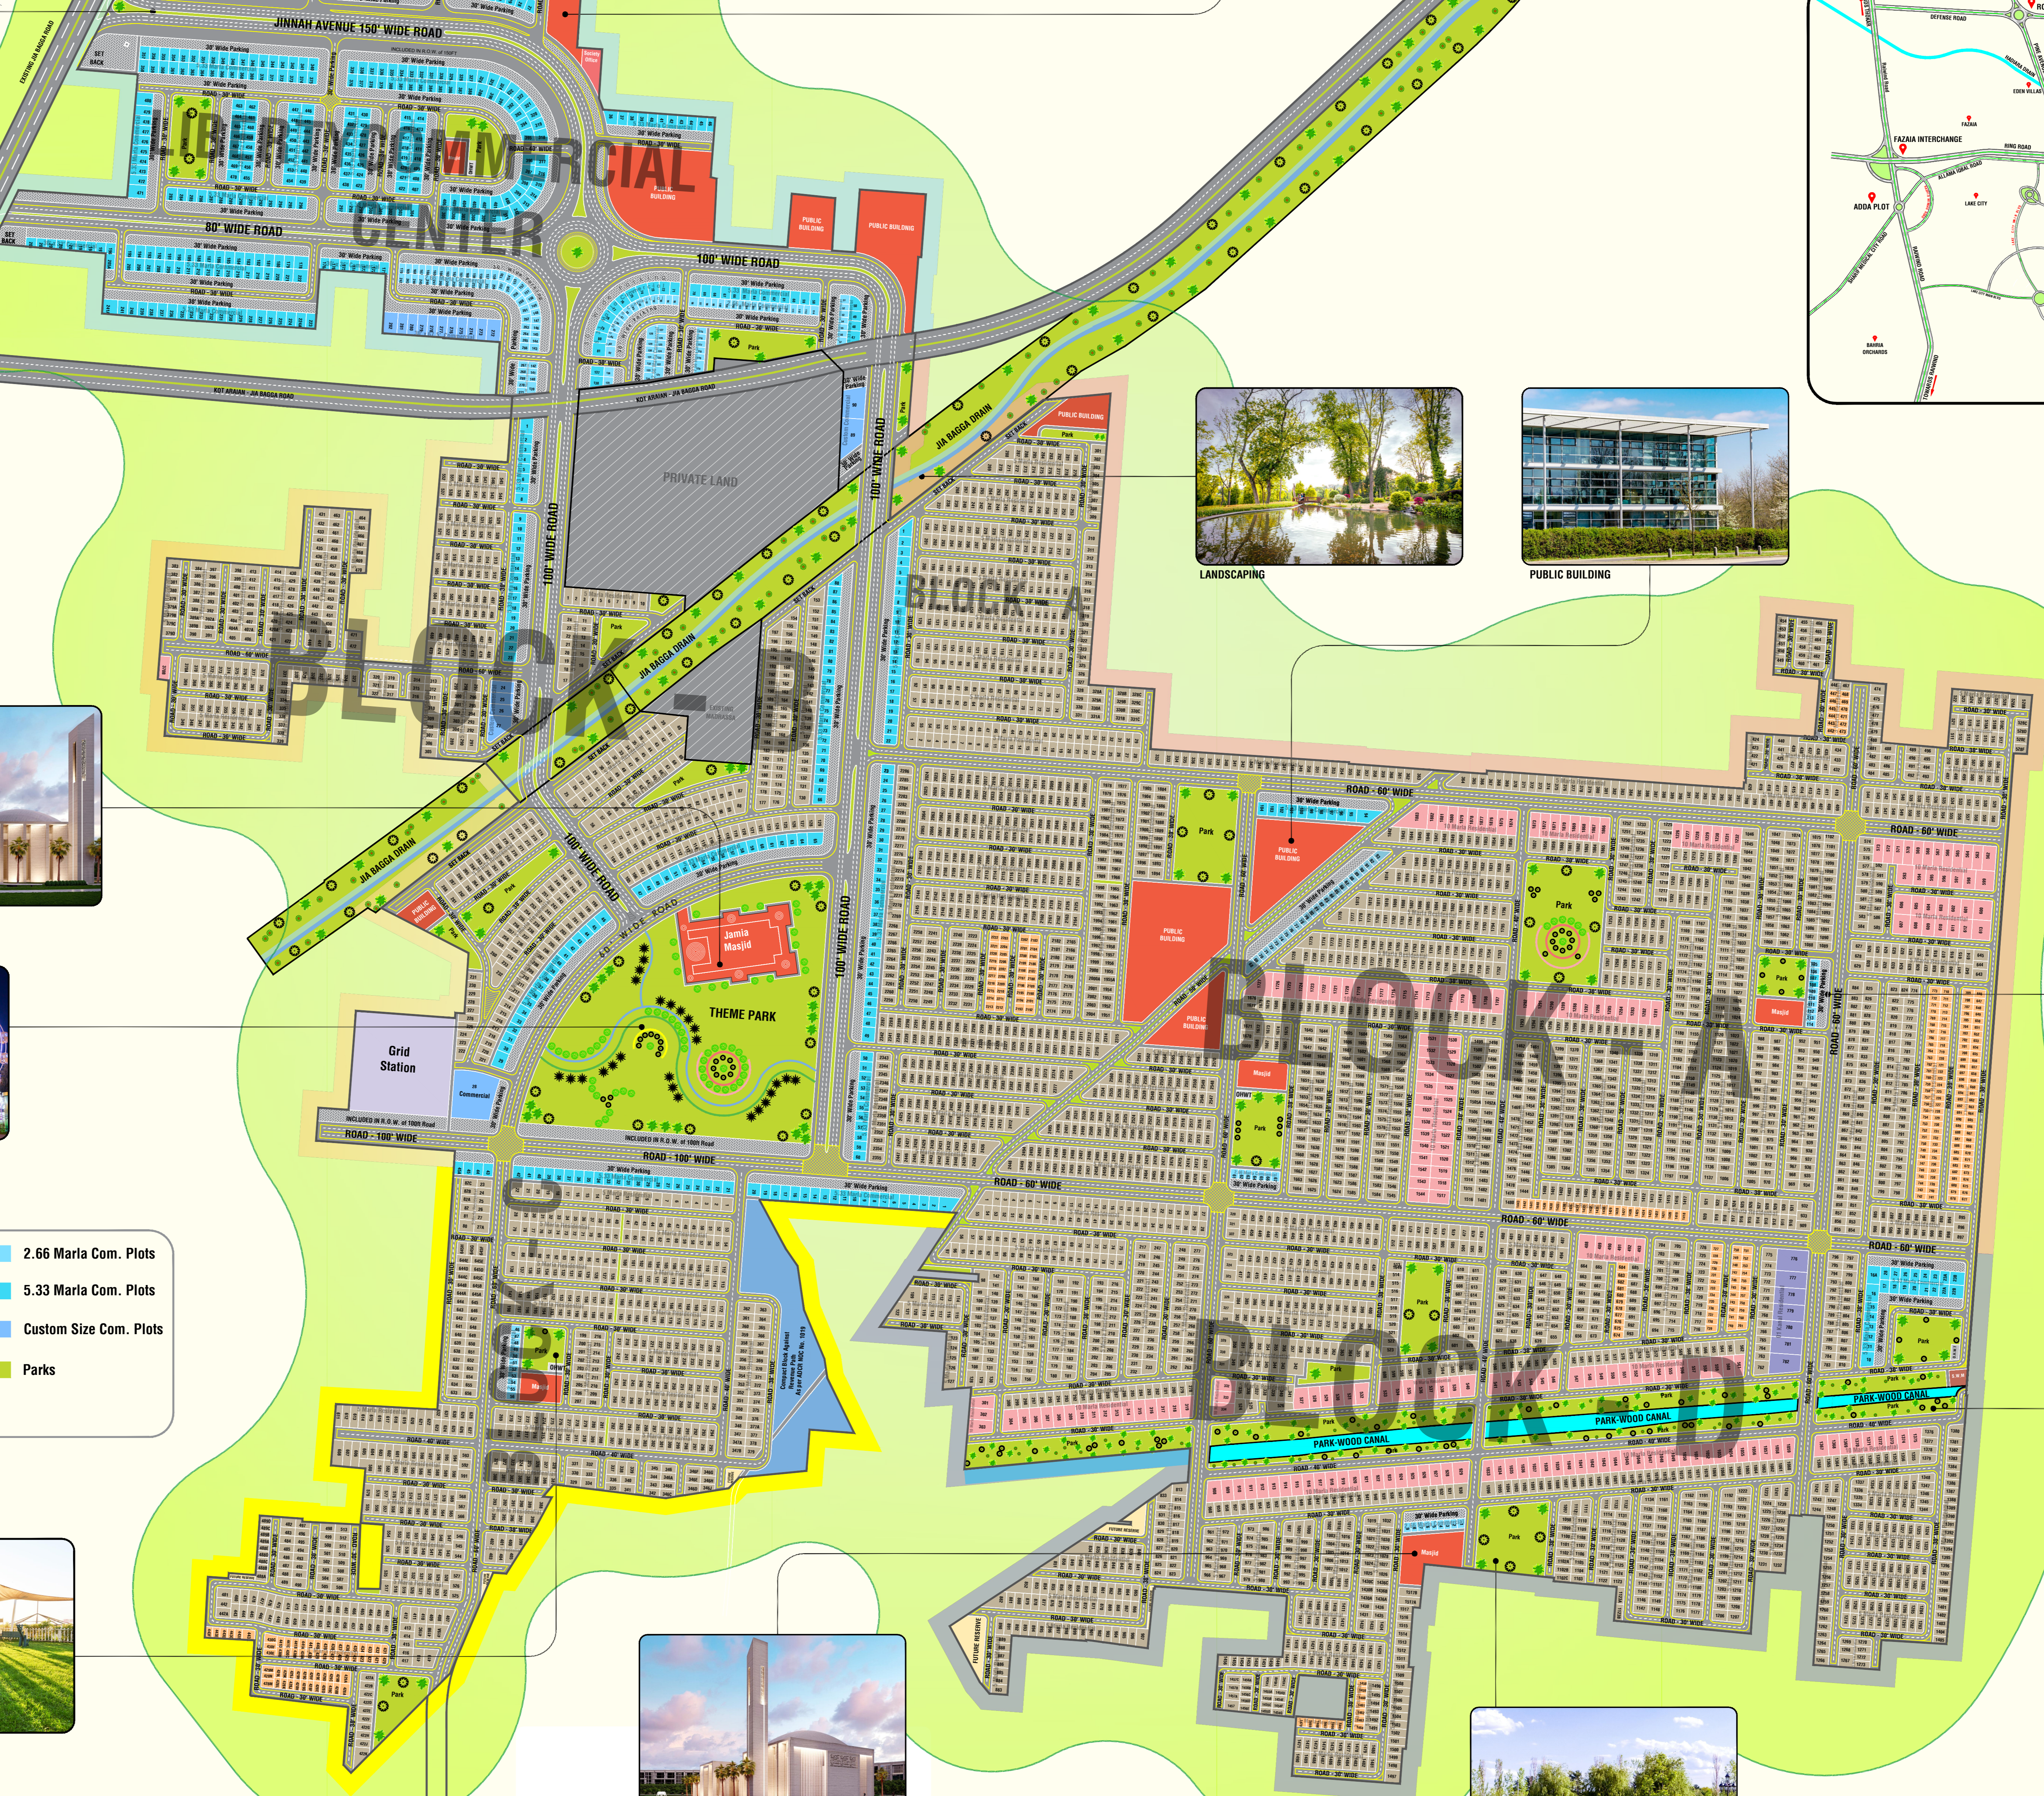

# LIBERTY LANDS HOUSING SCHEME

THE LUXURIOUS LIFESTYLE

LEGEND

03 Marla Res. Plots	2.66 Marla Com. Plots
05 Marla Res. Plots	5.33 Marla Com. Plots
10 Marla Res. Plots	Custom Size Com. Plots
01 Kanal Res. Plots	Parks
Public Buildings	

150ft Wide Structure Road

150ft Wide Structure Road