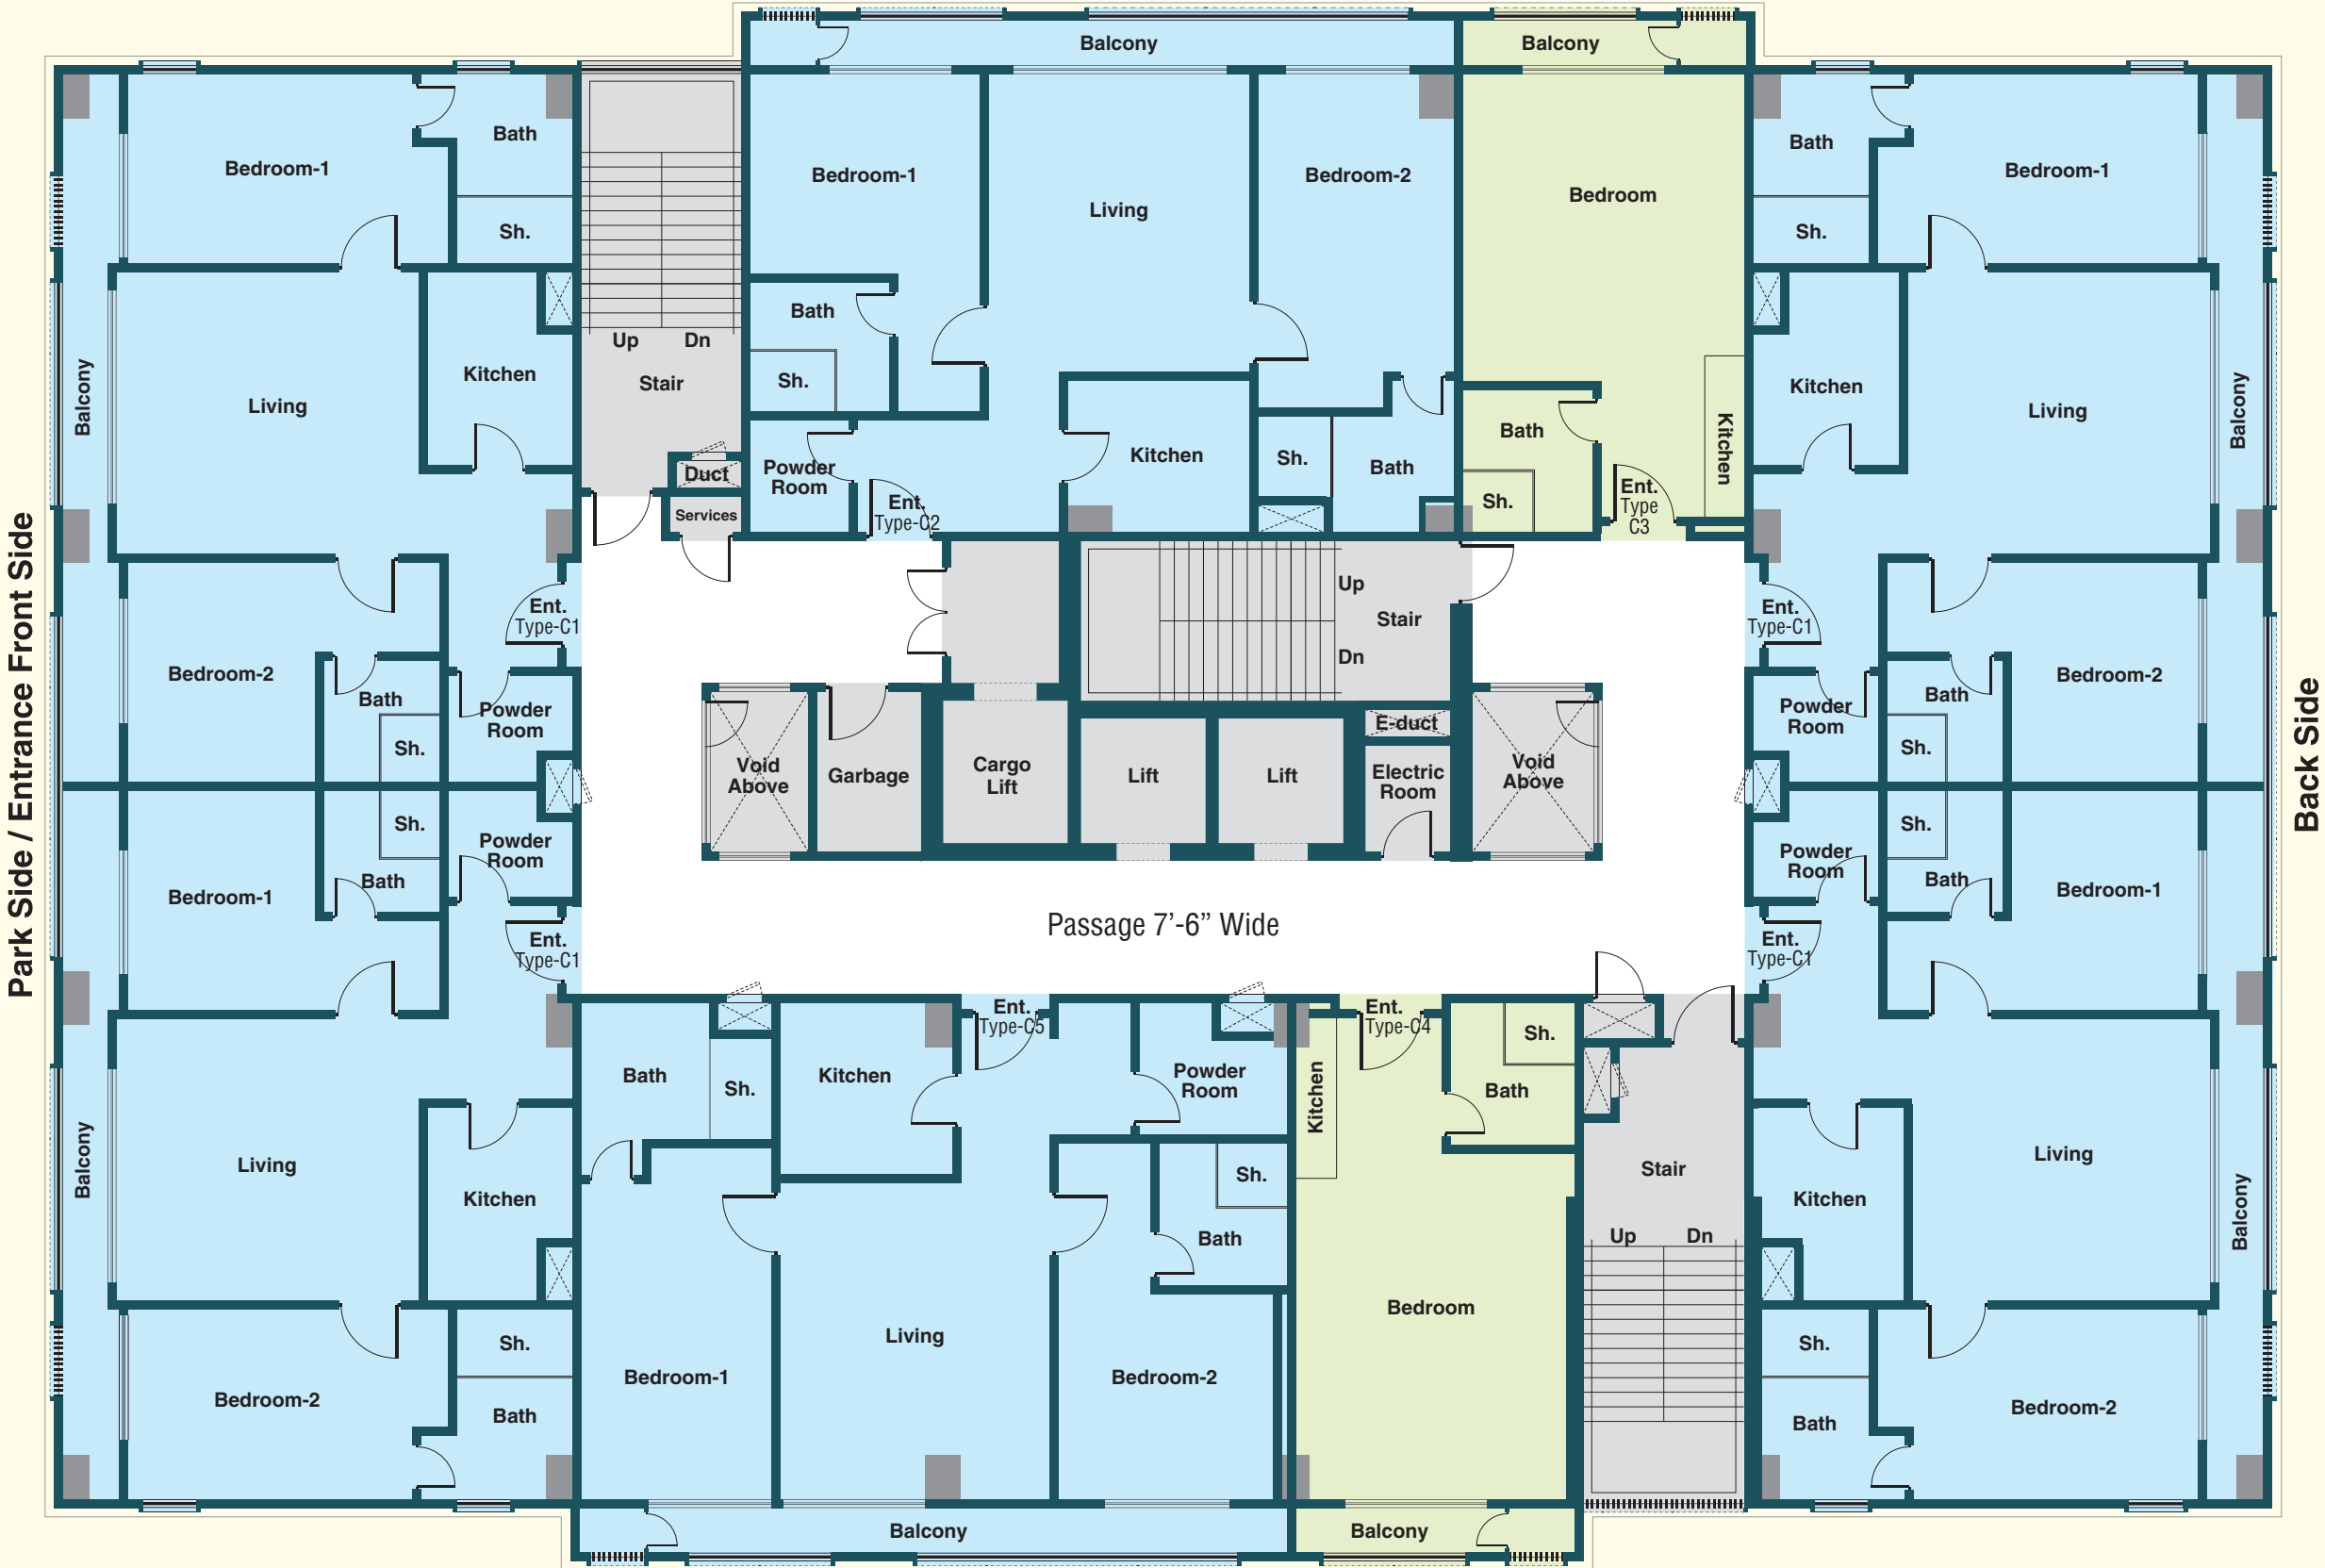

# Tower C (Floor 1 - 11)

Park Side / Entrance Front Side

Back Side

Passage 7'-6" Wide

**Legends**

2 Bed

Studio